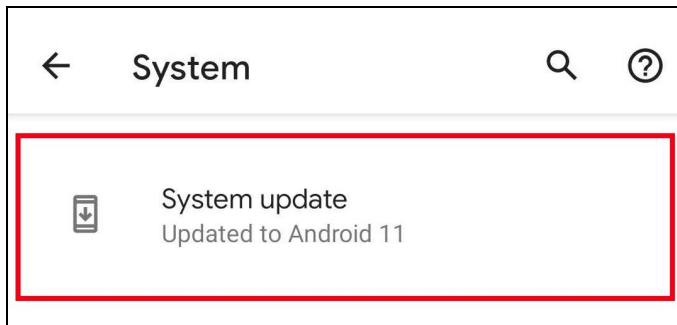

MSSND #1: Patching and Updates

Updates

Android

Instructions for manually checking for updates.

Manual Updates

1. Settings > System

2. Advanced

3. System Update