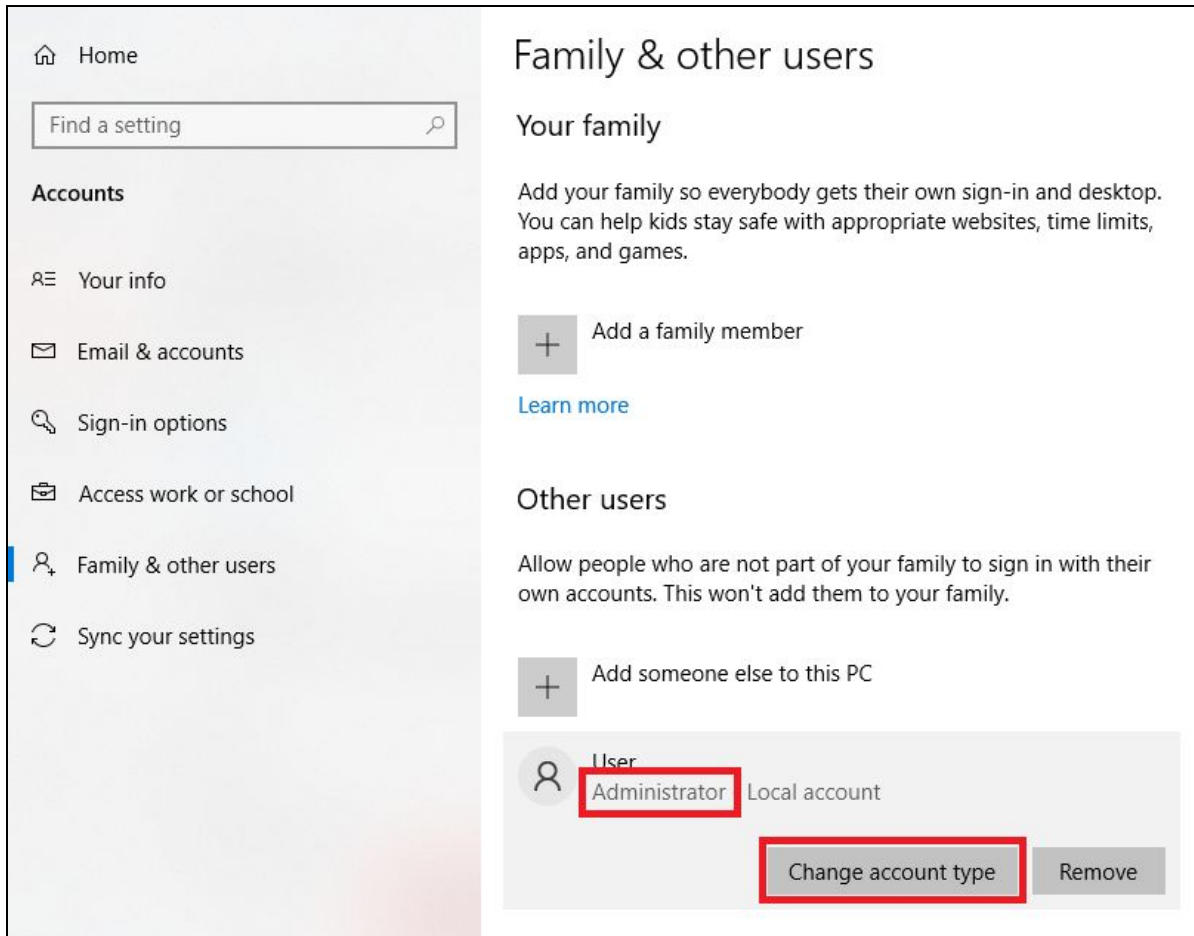

Change an administrator account to a standard user account

1. Change account type