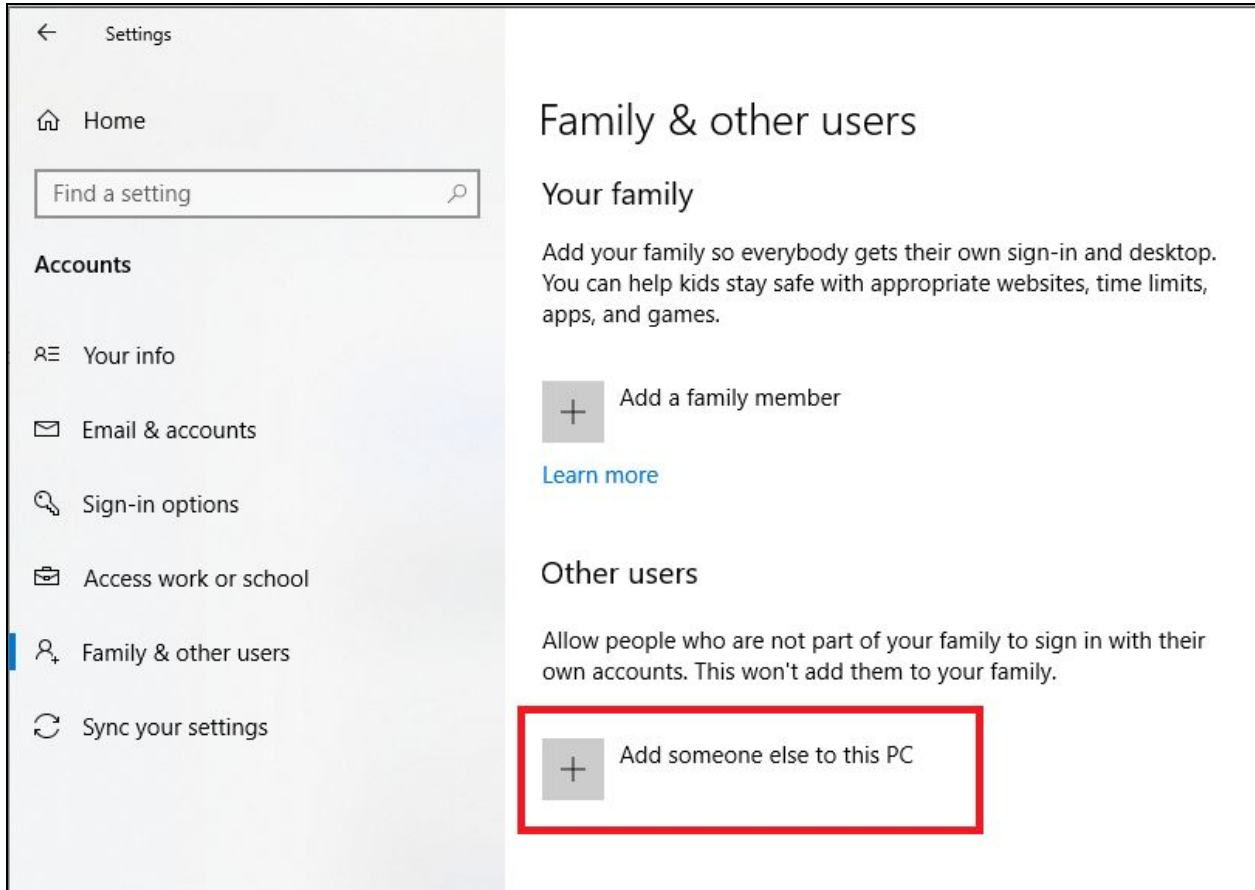

2. Add someone else to this PC